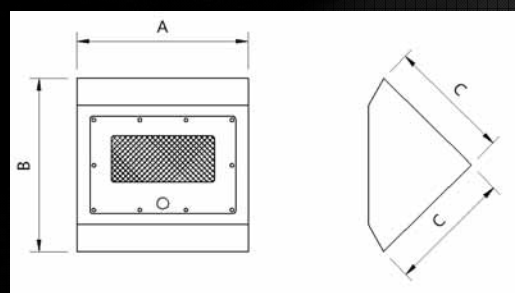

BEDTech

The **BEDTech** personal reading light.

- Manufactured from 2.0mm 304 Stainless Steel or Powder-Coated Steel
- 20mm cable entries to the top or back of light.
- Base plate has 9mm air gap at back and top.
- LED G24 Lamp (provides 50% power saving over 18W PL lamp)
- Unique self contained Light Module fits through front cover with 10mm polycarbonate lens with prismatic diffuser and 19mm vandal-proof on/off push button
- Option of BLUE LED Night Light with separate power feed

- Dimensions
- A = 280mm
- B = 290mm
- C = 205mm

TECH LIGHTING
27 Thames St
PO Box 3016
Napier 4142
06 835 2260
www.techgroup.co.nz