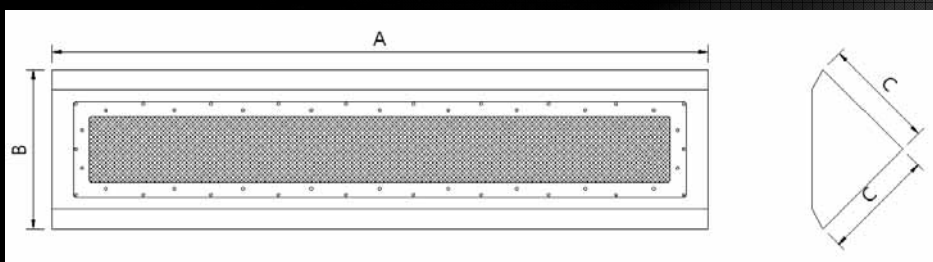

Maxi-Tech 'C' type corner fit

The **Maxi Tech C** type, corner fit general cell and corridor light fitting

- Manufactured from 2.0mm 304 Stainless Steel or Powder-Coated Steel
- 20mm cable entries to the top or back of light.
- Base plate has 9mm air gap at back and top.
- 2 x LED T8 Lamps (provides 50% power saving)
- Unique self contained Light Module fits through front cover with 10mm polycarbonate lens with prismatic diffuser
- Option of BLUE LED T8 lamp Night Light with separate power feed
- Option of Emergency Light Pack

- Dimensions
- A = 1390mm
- B = 330mm
- C = 230mm

TECH LIGHTING
27 Thames St
PO Box 3016
Napier 4142
06 835 2260
www.techgroup.co.nz