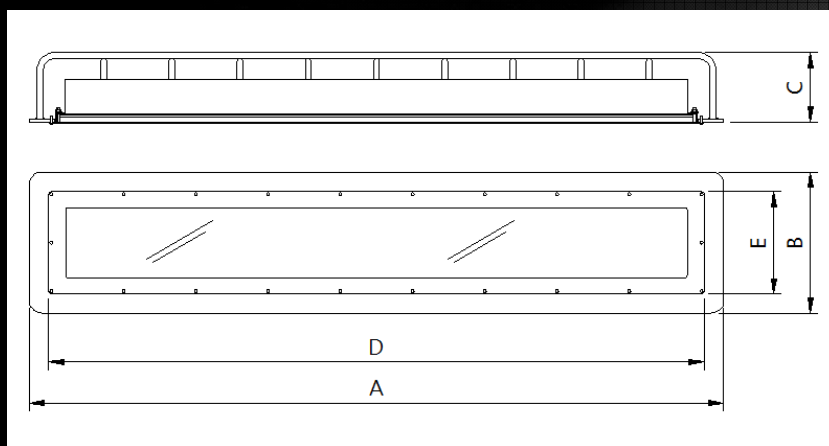

Maxi-Tech 'R' type Recessed Fit

The **Maxi-Tech 'R' type** general cell lighting, suitable for installation into a pre-cut penetration of a Tech steel kitset ceiling panel

- 50mm x 5mm flat steel frame
- 12mm steel rod housing cage above
- 2 x LED 1200mm T8 Lamps (provides 50% power saving)
- Unique self contained Light Module fits through front cover with 10mm polycarbonate lens with prismatic diffuser
- Option of BLUE LED 600mm T8 lamp Night Light with separate power feed OR Emergency Light Pack

A = 1375mm
B = 280mm
C = 138mm
D = 1300mm
E = 204mm

TECH LIGHTING
27 Thames St
PO Box 3016
Napier 4142
06 835 2260
www.techgroup.co.nz